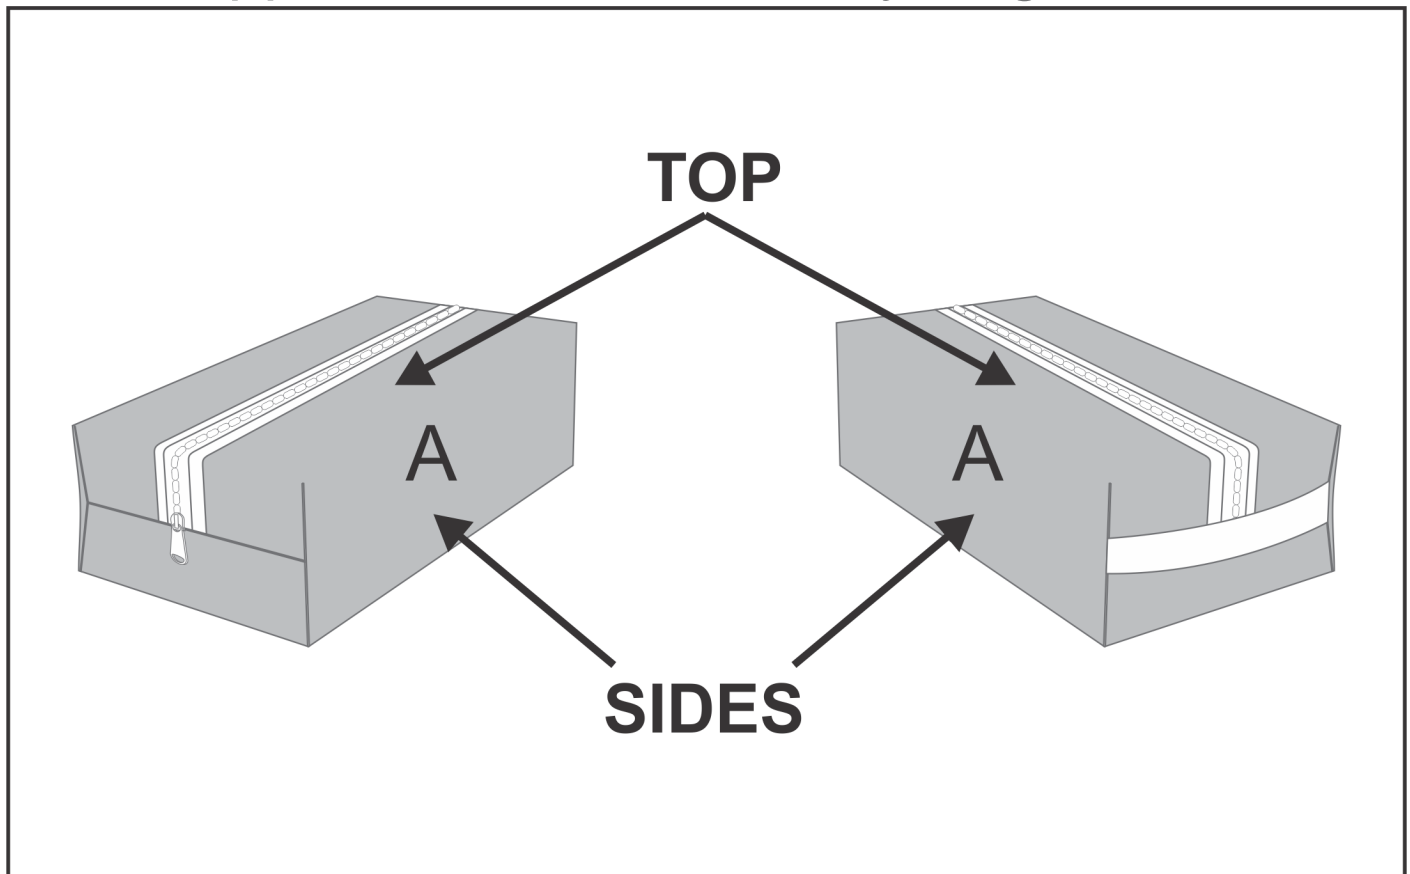

SG-HP-70-G

PPS Hoppla Table View Toiletry Bag

Need to know:

- Includes 1-Position Sublimation (setup fees apply)
- **Please Note: We cannot guarantee 100% logo Alignment on all Brandable Panels.**

Branding Options:

Position A

1. Custom Sublimation A (CPSUB-A)
Full Colour
Size: 351mm wide x 451mm high